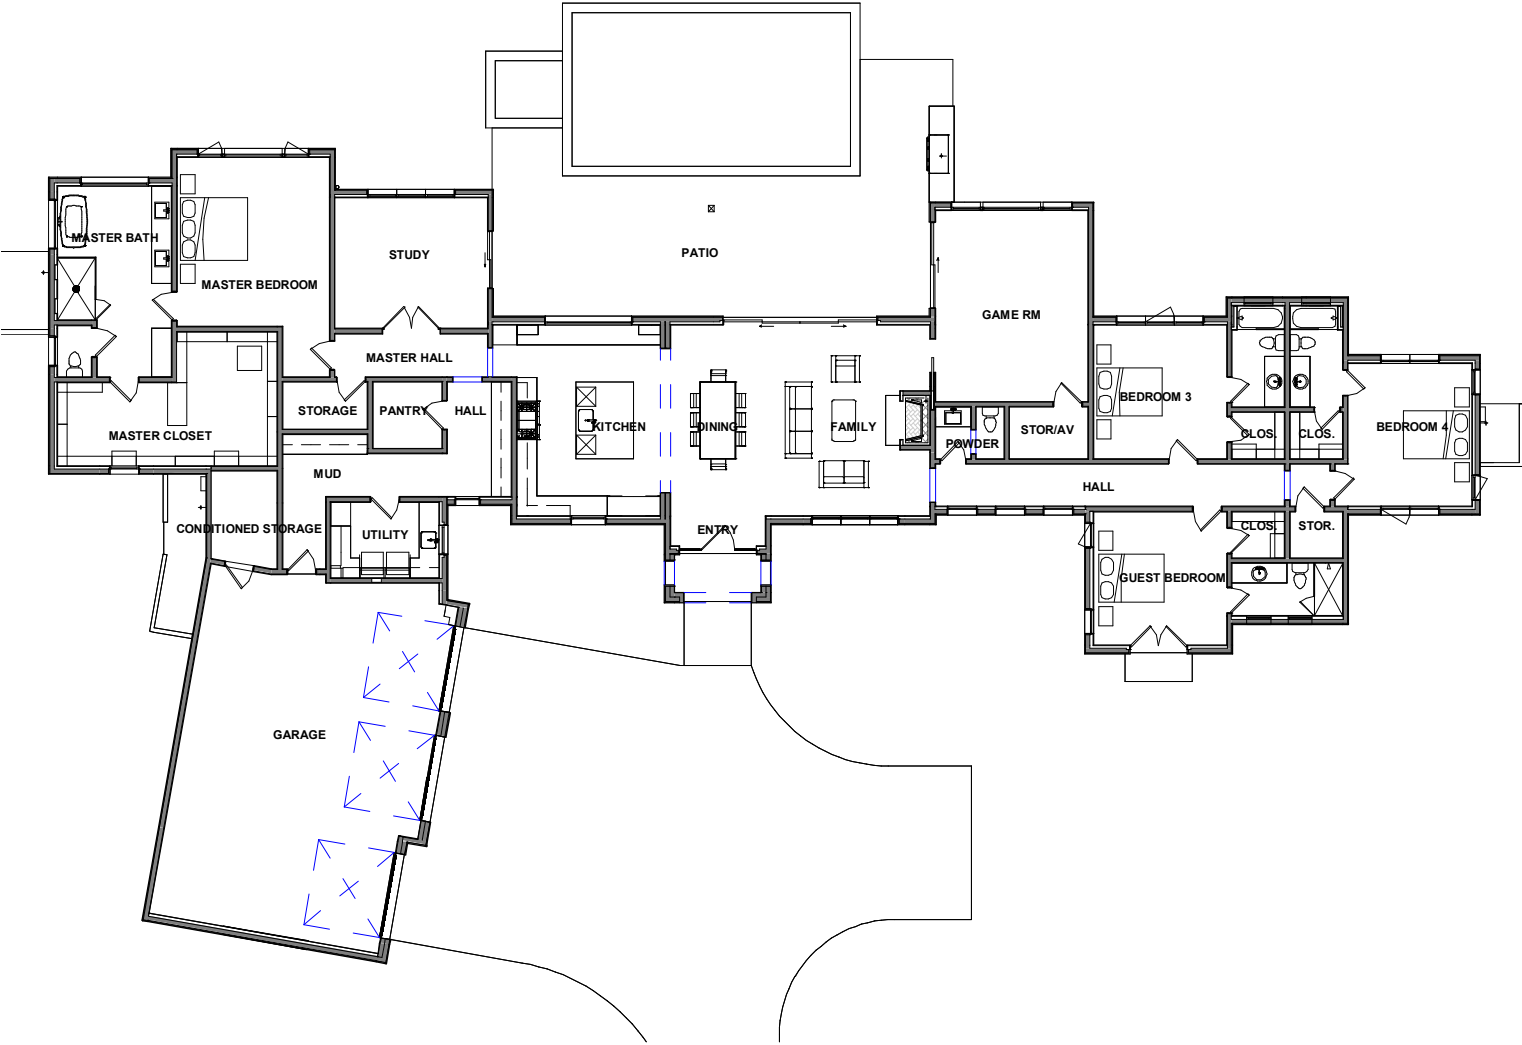

6109 MADRONE TREE LANE
4,446 SF

FLOOR PLAN