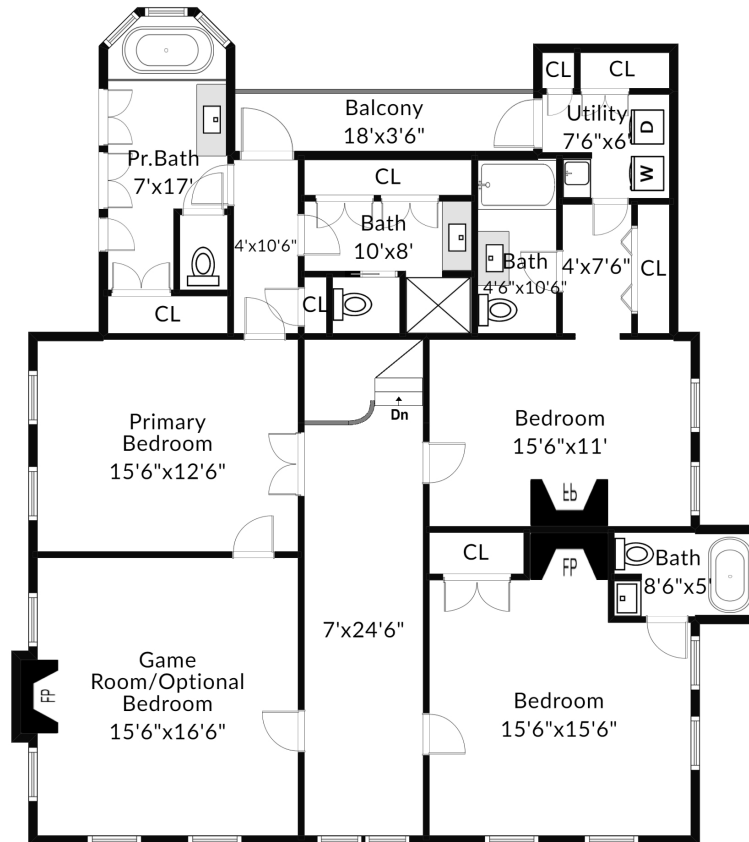

Presented by
 Nicole Kessler
 Compass
 2500 Bee Caves Road Bldg 3 Suite 200
 AUSTIN 78746
 Direct Phone: 5126573939
 Email: nicole.kessler@compass.com

First Floor

1 of 3

Presented by
 Nicole Kessler
 Compass
 2500 Bee Caves Road Bldg 3 Suite 200
 AUSTIN 78746
 Direct Phone: 5126573939
 Email: nicole.kessler@compass.com

Second Floor

2 of 3

Presented by
Nicole Kessler
Compass
2500 Bee Caves Road Bldg 3 Suite 200
AUSTIN 78746
Direct Phone: 5126573939
Email: nicole.kessler@compass.com

Guest House

3 of 3