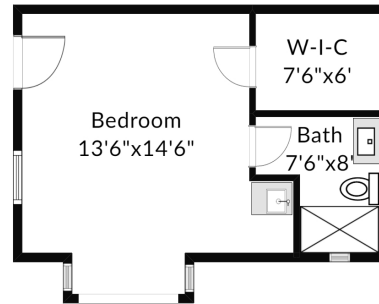

Second Floor

2 of 3

Presented by
Nicole Kessler
Compass
2500 Bee Caves Road Bldg 3 Suite 200
AUSTIN 78746
Direct Phone: 5126573939
Email: nicole.kessler@compass.com

Guest House

3 of 3